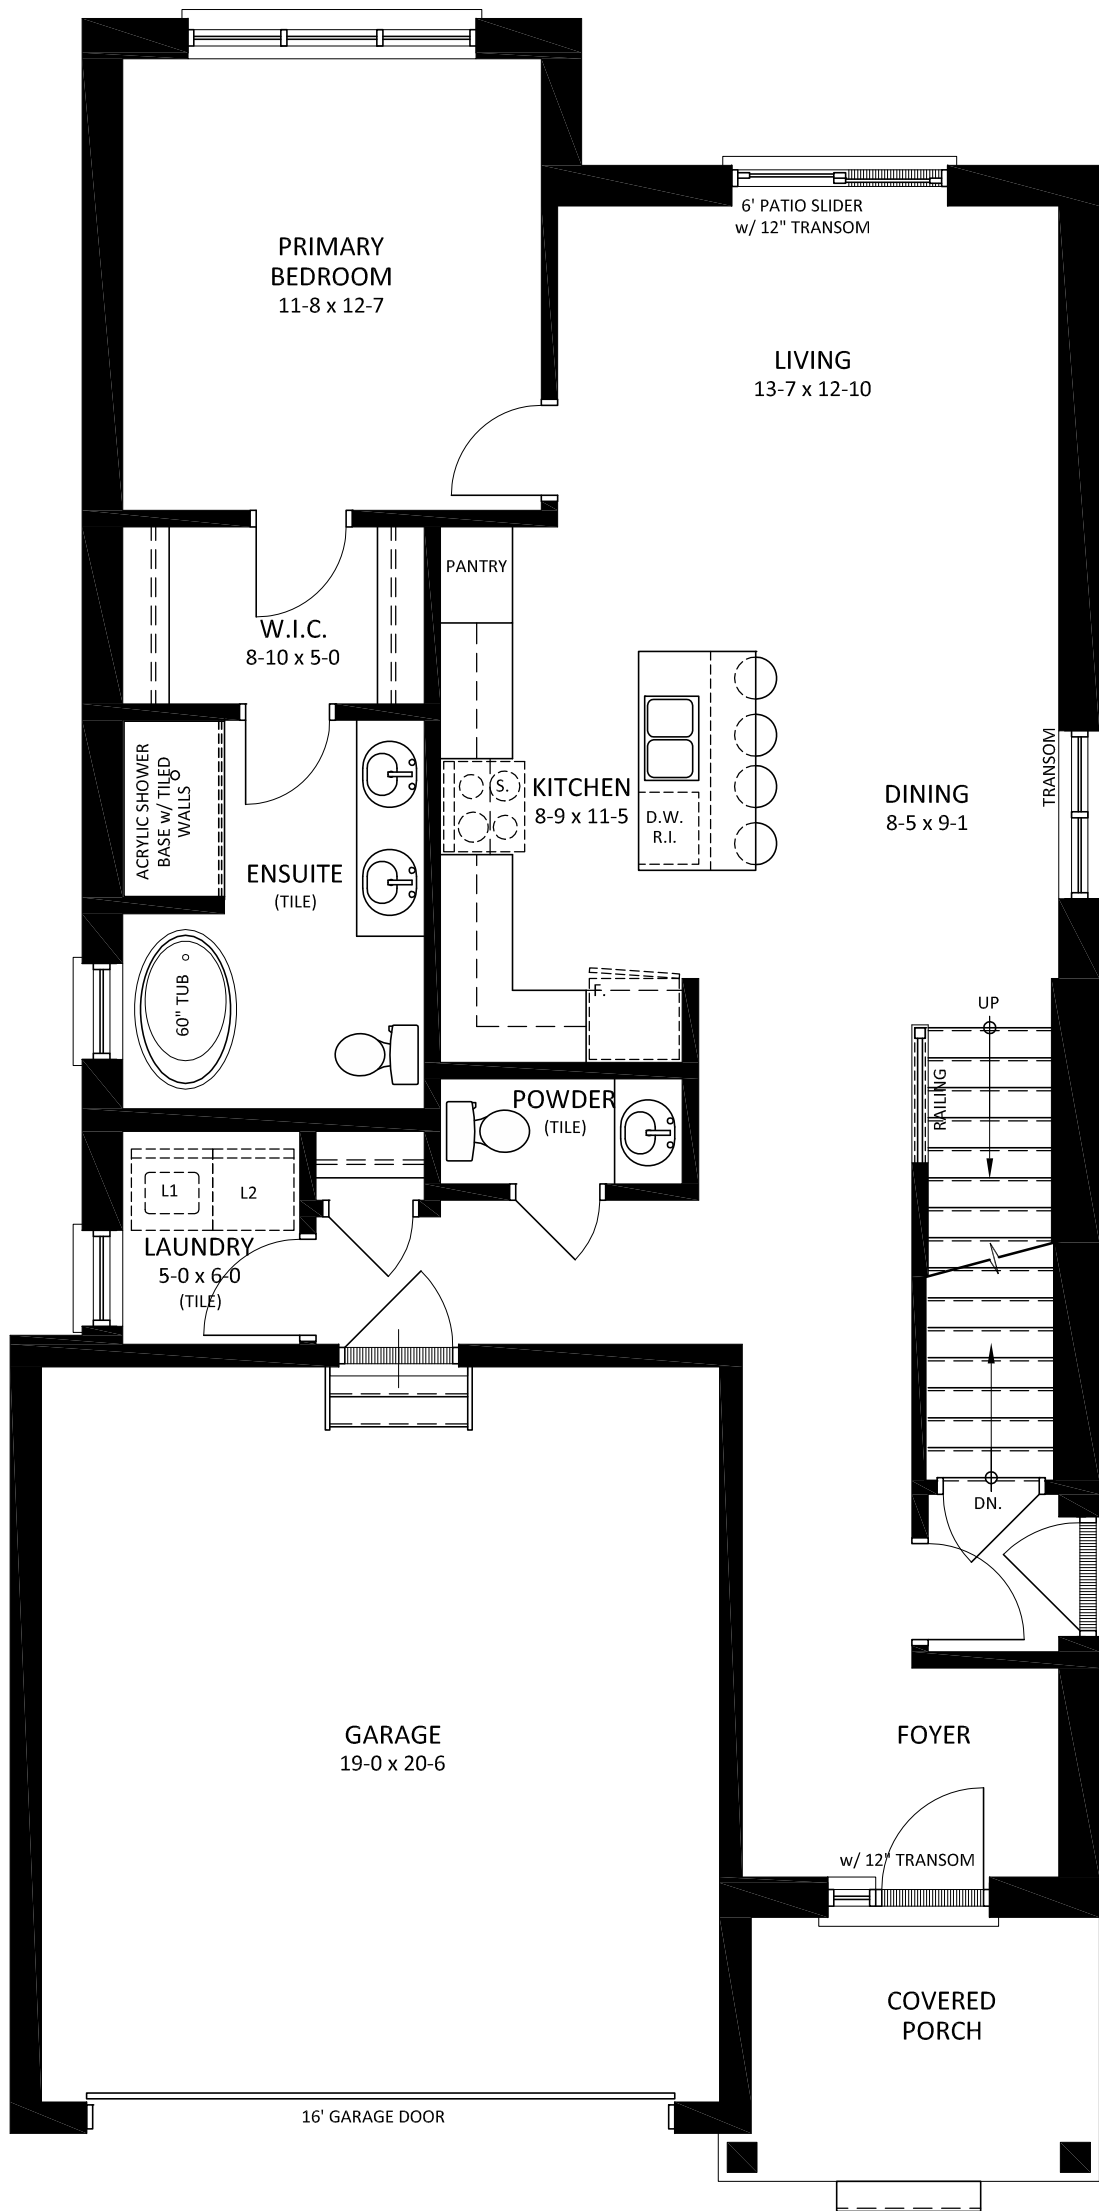

MAIN FLOOR PLAN

The BERKELEY