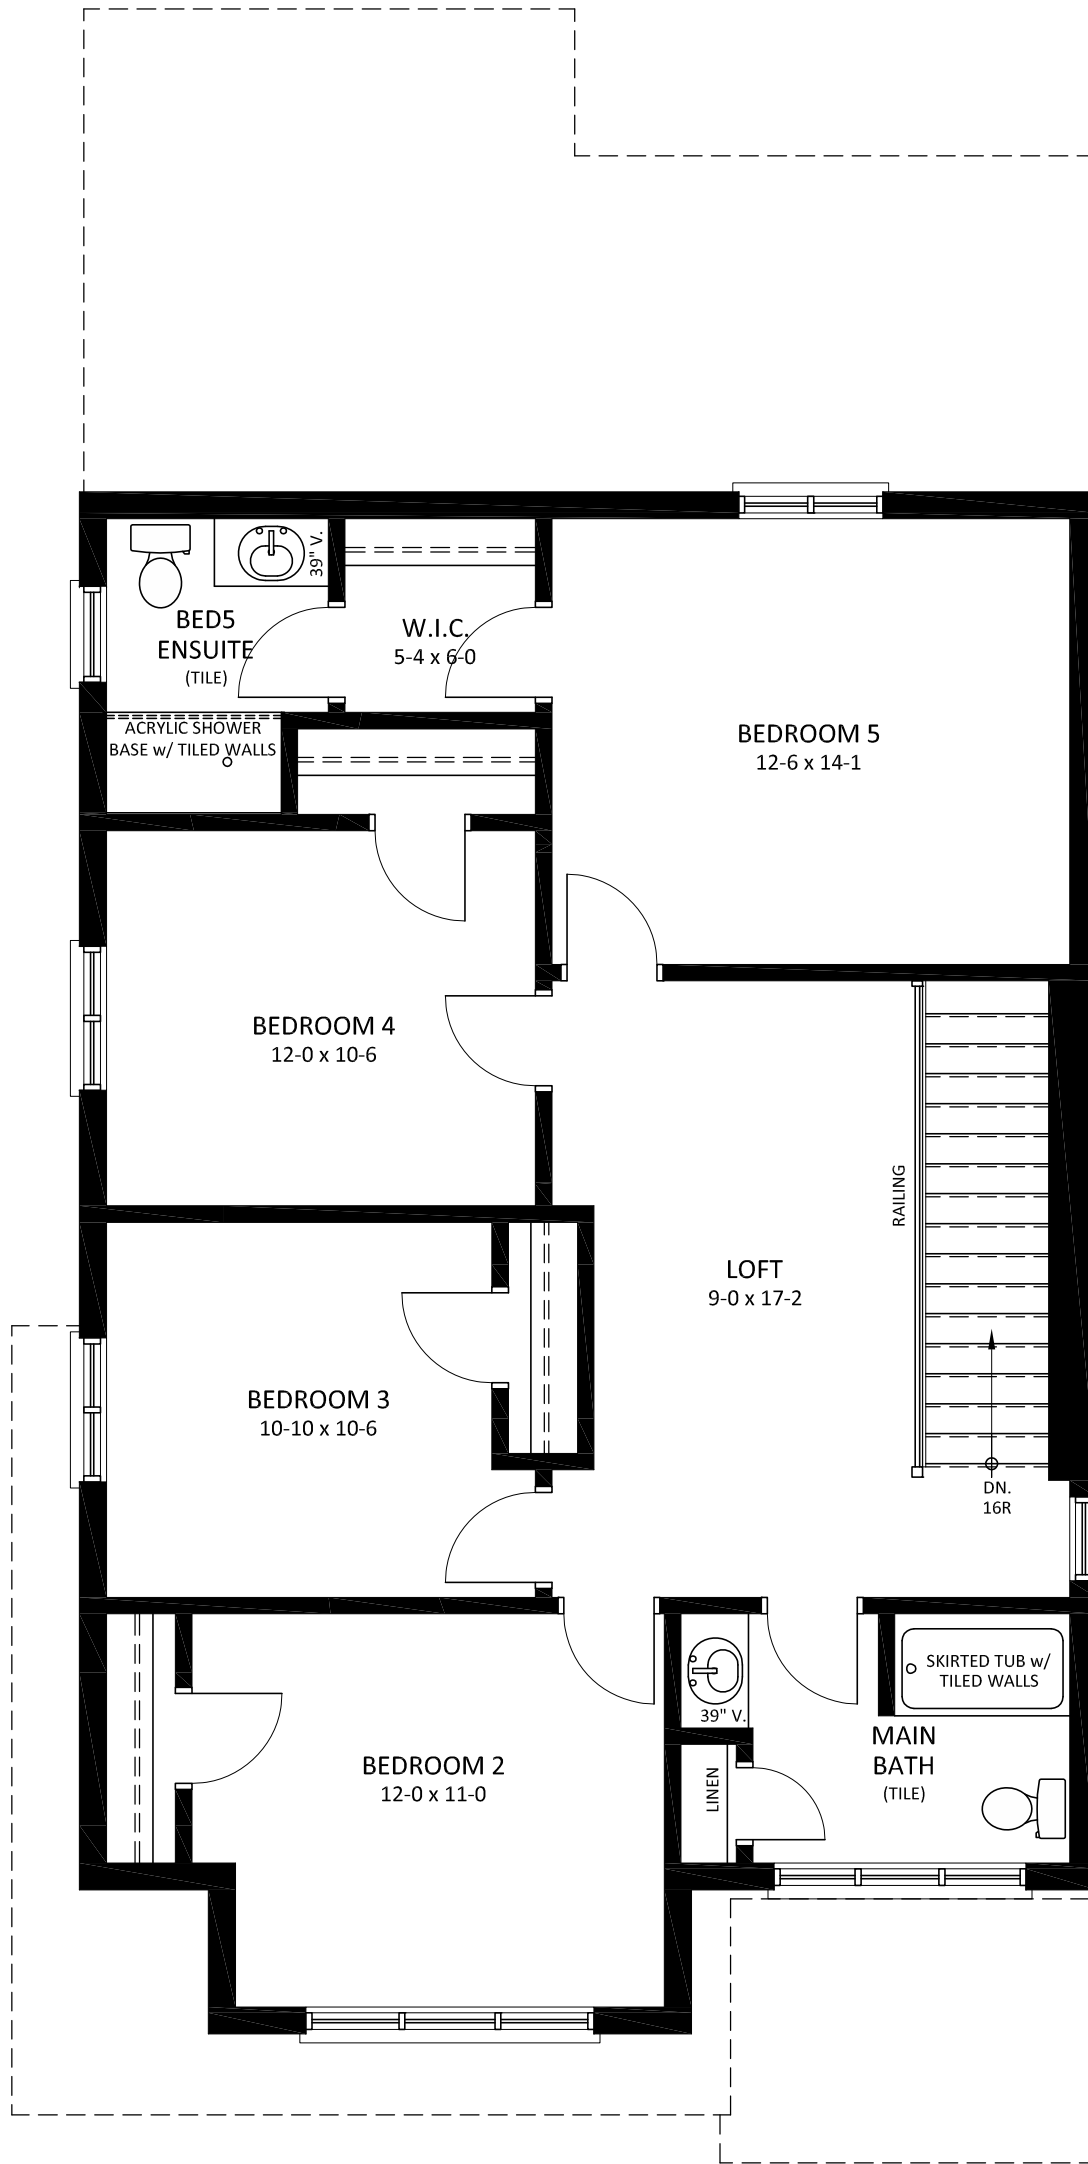

SECOND FLOOR PLAN

The BERKELEY