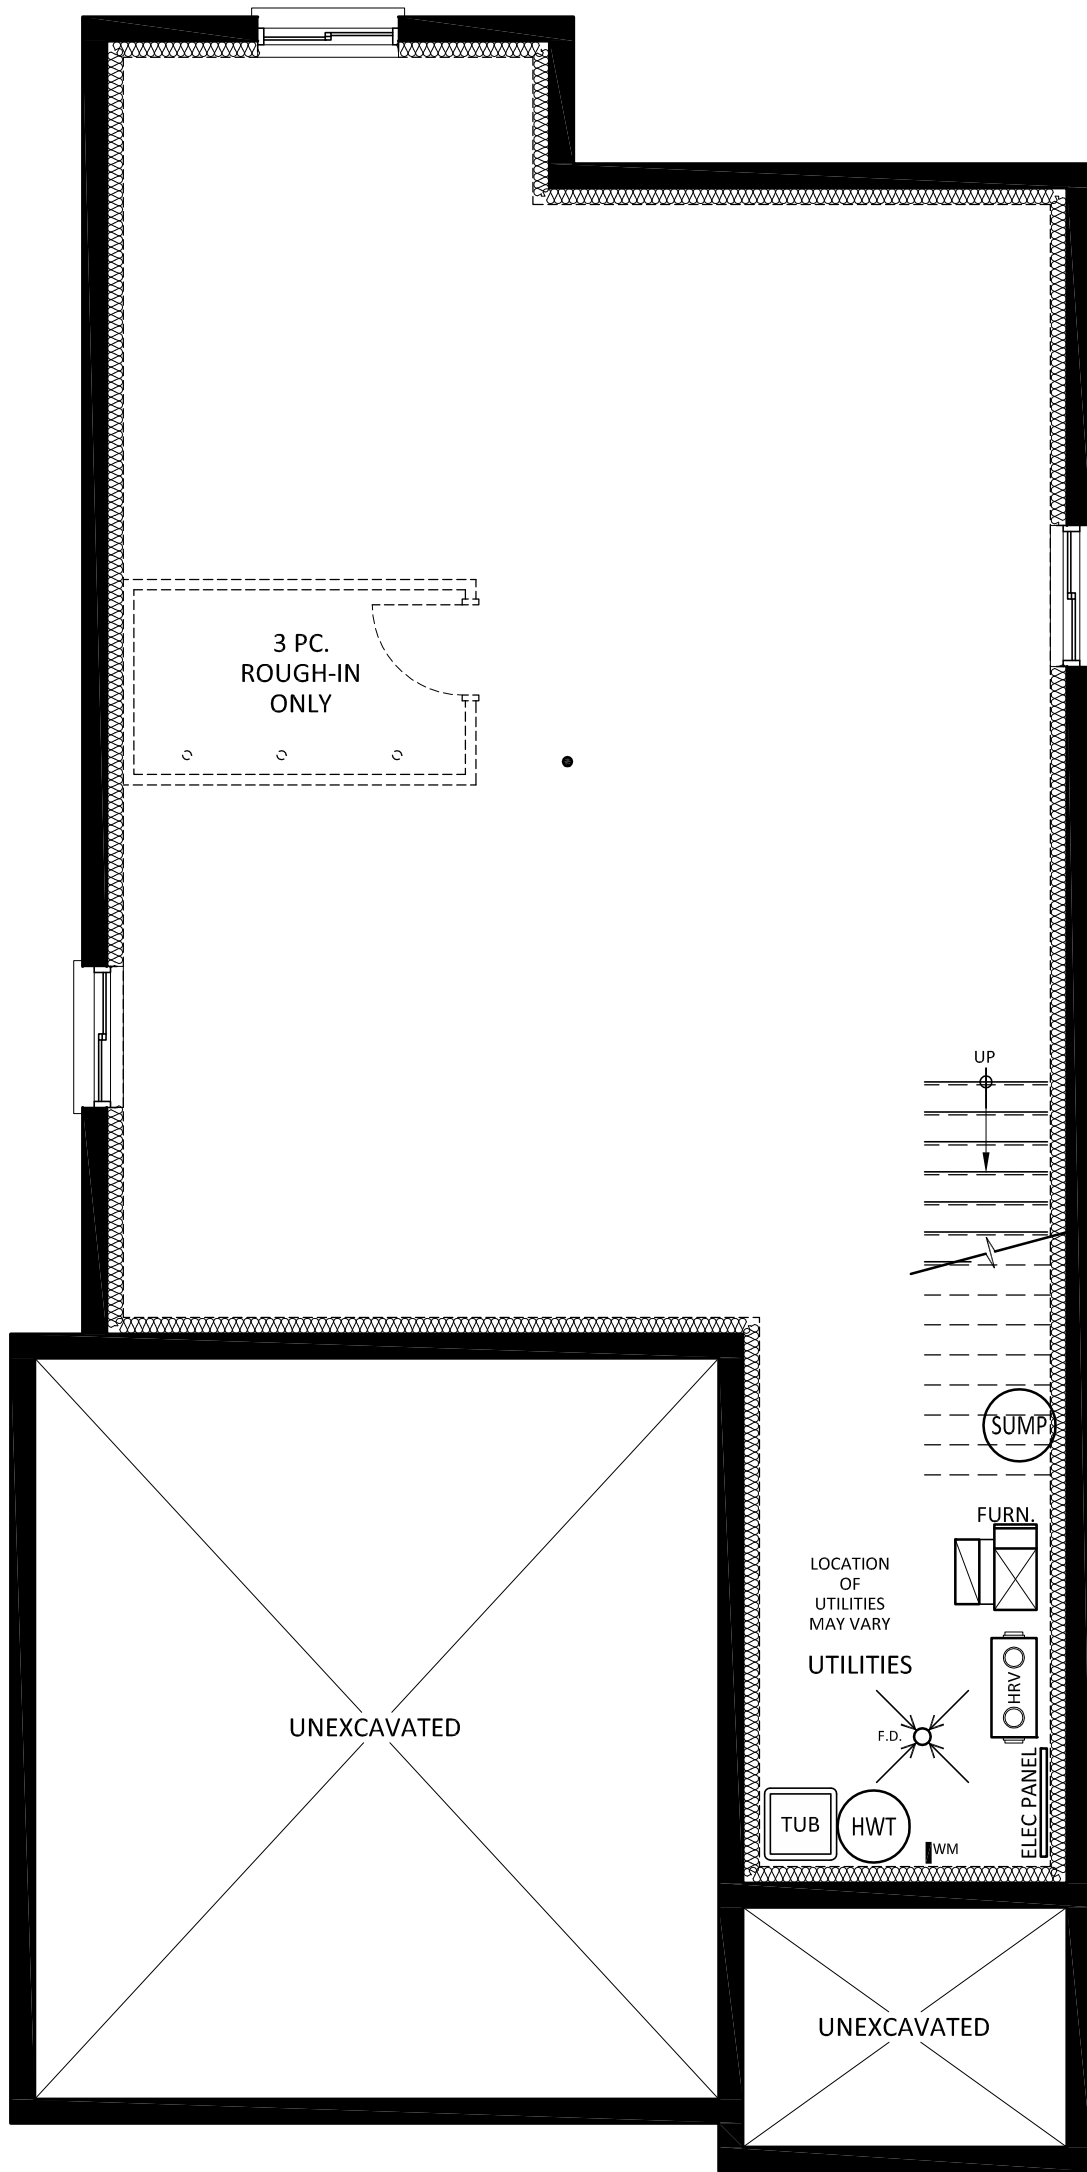

FOUNDATION PLAN

The BERKELEY

2 of 8

81 CAVERHILL CRESCENT
KOMOKA, ONTARIO N0L 1R0
EMAIL : Grant.M2DServices@gmail.com
PHONE: 519 872 5798

Dwn. By: GM
Folder:
File: BERKELEY
Scale: 3/16"=1'-0"
Date: FEBRUARY 2022
Last Rev.: